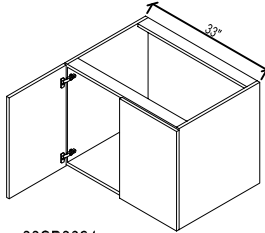

Woodside Industries

P.O. Box 778
606 Division Avenue South
Cavalier, North Dakota 58220

Our standard heavy duty construction, you can count on!

BASE CABINETS
30" DESK HEIGHT

12SB3020

16SB3020

24SB3024

33SB3024